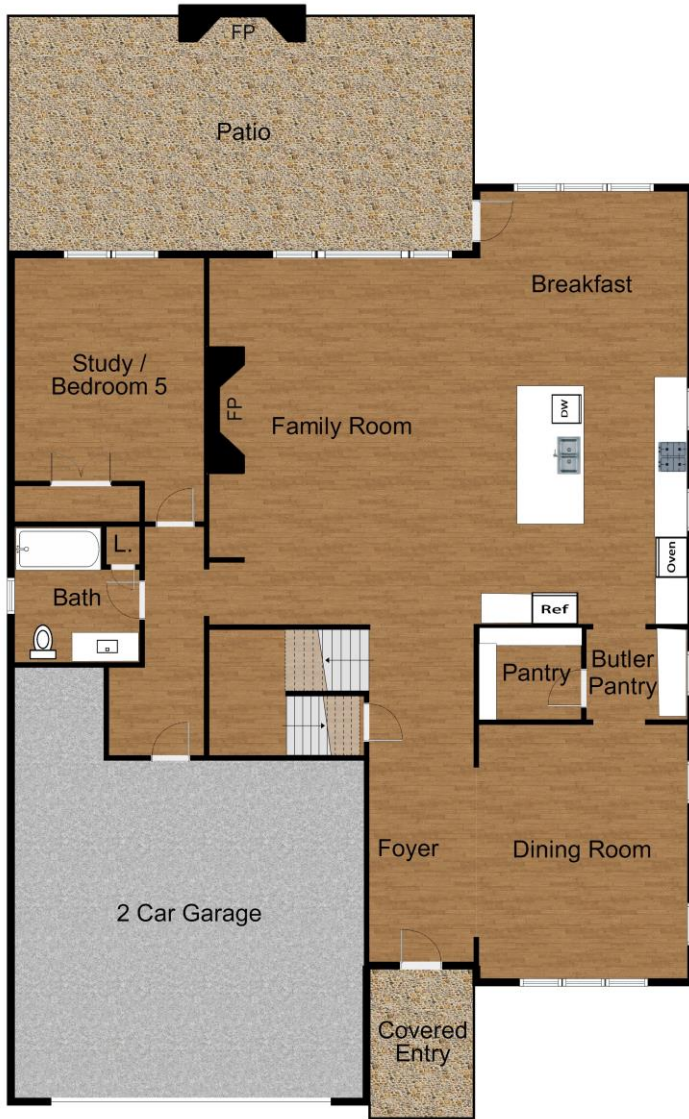

*Harris
Walk*

The Garrison

5-6 Bedrooms | 4-5 Bathrooms | 3,245 -3,705 Square
Feet

678.679.9660
WaterfordHomes.com

WATERFORD HOMES

"Your Confidence Builder"

Plans and elevations shown are conceptual. Room sizes and or dimensions shown are approximate. Reference construction drawings for specific details. Consistently improving our product, Waterford Homes reserves the right of prices, plan, and specification changes without prior notice or obligation. Designs depicted on the hand-out are the property of Waterford Homes and may not be used or reproduced without permission. COPYRIGHT ©2017 WATERFORD HOMES, INC.

The Garrison

5-6 Bedrooms | 4-5 Bathrooms | 3,245 -3,705 Square Feet

1st Floor

2nd Floor

678.679.9660
WaterfordHomes.com

*Harris
Walk*

The Garrison

5-6 Bedrooms | 4-5 Bathrooms | 3,245 -3,705 Square
Feet