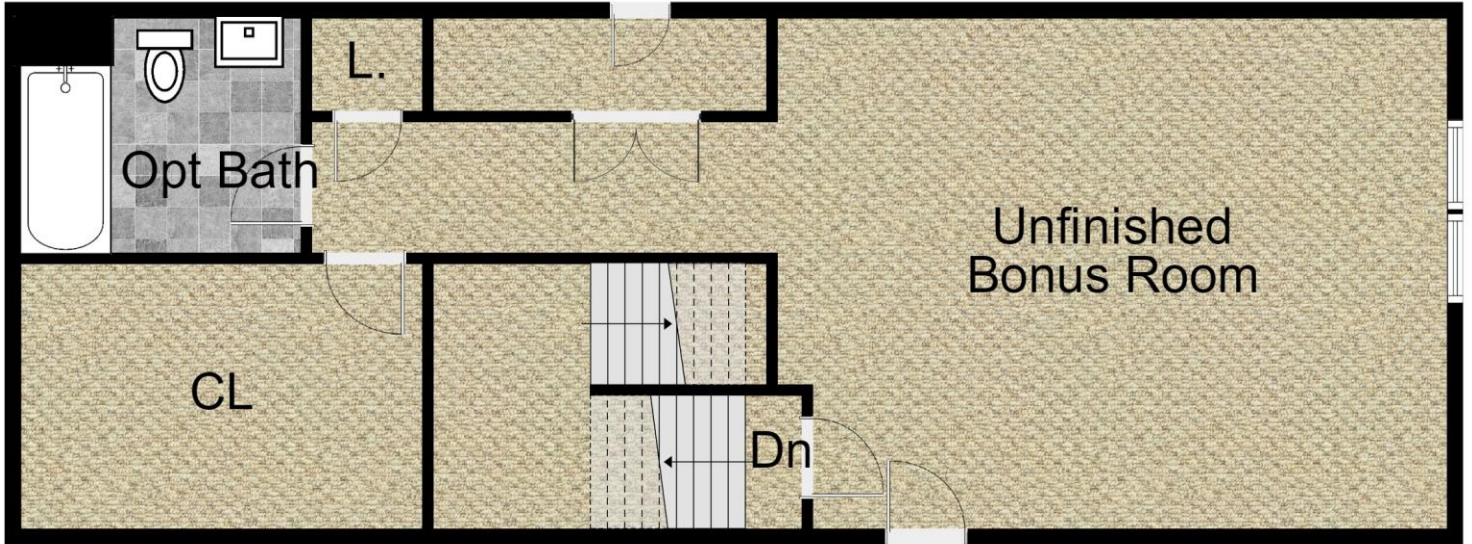

*Harris
Walk*

The Garrison

5-6 Bedrooms | 4-5 Bathrooms | 3,245 -3,705 Square
Feet

Optional 3rd Floor